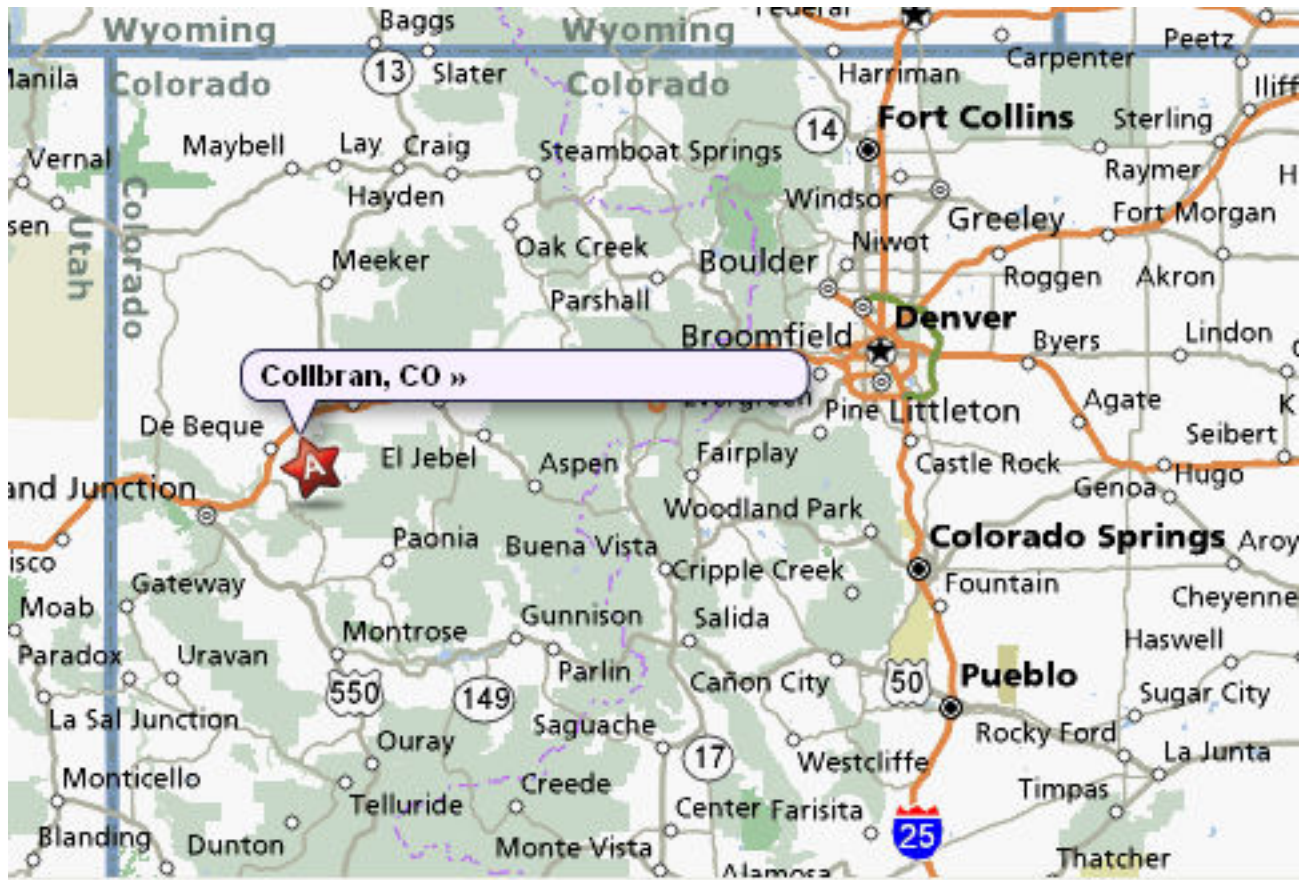

DIRECTIONS

We are 4.5 hours from Denver and 45 minutes from Grand Junction.
If flying in Walker Field – Grand Junction Airport is the closest to us.
Grand Junction, CO Phone: 970-244-9100

Miner Enterprises, LLC
Cache Creek Outfitters
www.cache-creek-outfitters.com

PO Box 198
Collbran, CO. 81624

Office: 970-268-5205
Cell: 970-986-0683

E-mail: contact@cache-creek-outfitters.com

We are 45 minutes from, Grand Junction, Colorado for the Greyhound Bus.

Address

GRAND JCT GREYHOUND STA
230 S 5TH ST
Grand Junction, CO 81501

Station	Monday-Sunday: 12:00 am-6:00 pm, 10:00 pm-11:59 pm Holiday: 12:00 am-6:00 pm, 10:00 pm-11:59 pm
Greyhound Package Express	Monday-Sunday: 12:00 am-6:00 pm, 10:00 pm-11:59 pm Holiday: 12:00 am-6:00 pm, 10:00 pm-11:59 pm
Ticketing	Monday-Sunday: 12:00 am-6:00 pm, 10:00 pm-11:59 pm Holiday: 12:00 am-6:00 pm, 10:00 pm-11:59 pm